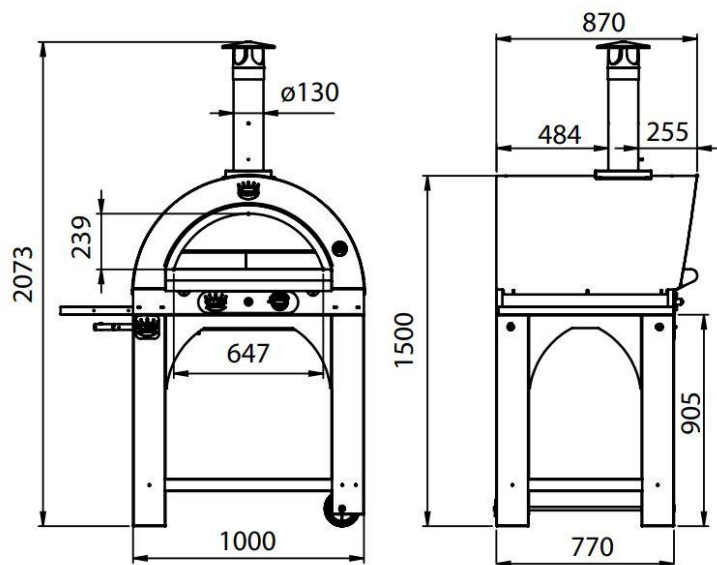

PULCINELLA GAS 60x60 cm - 150 kg

PULCINELLA GAS 80x60 cm - 190 kg

PULCINELLA GAS 100x80 cm - 295 kg