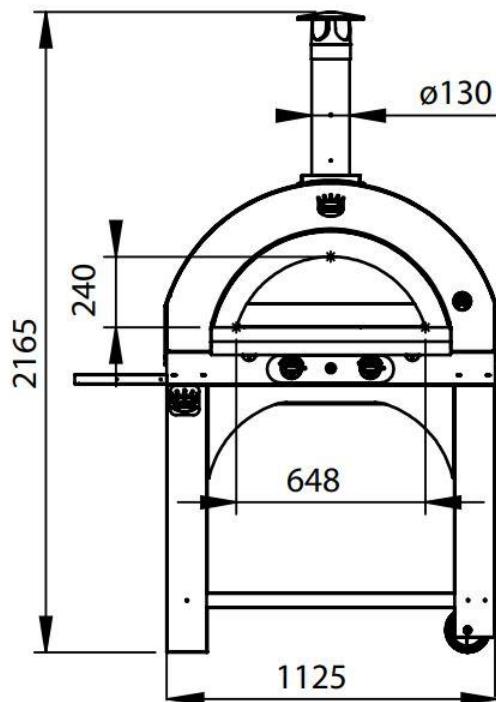

PULCINELLA GAS 60x60 cm - 150 kg

PULCINELLA GAS 80x60 cm - 190 kg

PULCINELLA GAS 100x80 cm - 295 kg