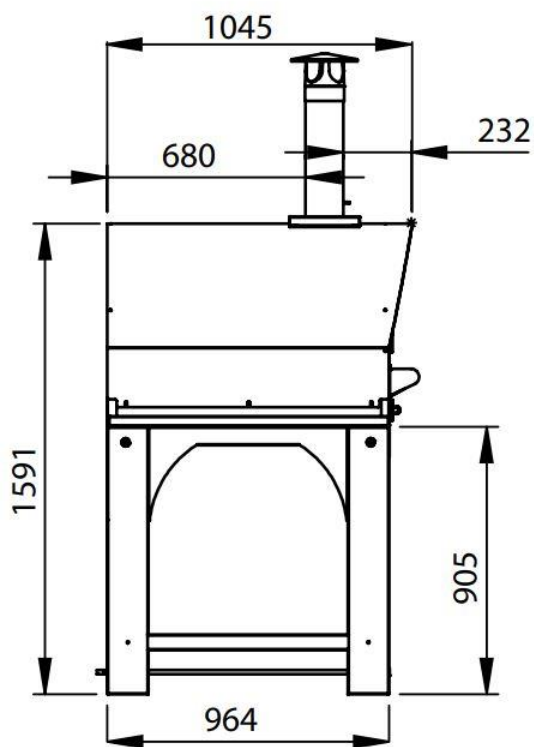

PULCINELLA GAS 60x60 cm - 150 kg

PULCINELLA GAS 80x60 cm - 190 kg

PULCINELLA GAS 100x80 cm - 295 kg